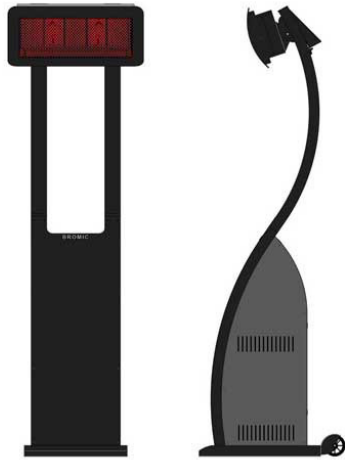

Overall Height: 32"H

Weight Capacity: 400 lbs.

Table

Wood top with
metal edging.

4' x 30"-plywood
6' x 30"-plywood
8' x 30"-plywood

Trek Stanchion 6.5'

Black

Umbrella Patio Heater-s/s

Portable Gas Radiant Heater

124 lbs

Apollo-8 String Light