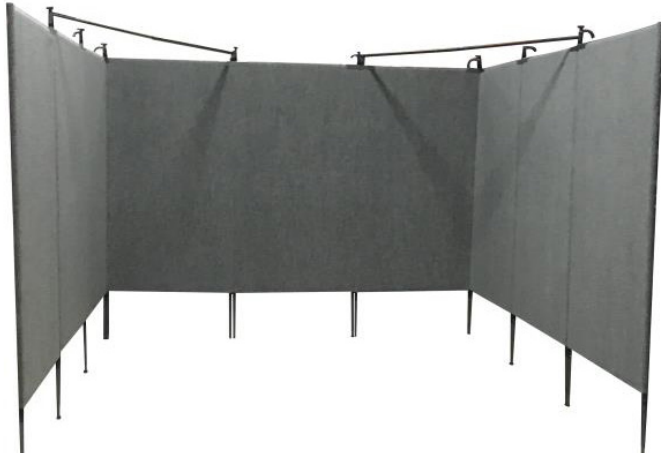

Several US states, including Colorado, Connecticut, Hawaii, and Washington, are now also offering their own drive-through testing sites.

Peak Tent

10' x 10' peak tent-wen
10' x 20' peak tent-wen
15' x 15' peak tent-wen
20' x 20' peak tent-wen
20' x 40' peak tent-wen

Pro panels light grey 10x10 pkg

This package contains:

9- Pro Panels 6' x 38.5"
w/leg extensions

6 - Stiffeners

2 - L Stiffeners

2 - Two in One Support Bars

Trash Can

32 gal. grey

Folding Chair

White Plastic Seat with

White Metal Frame

Seat Size: 15.75"W x 15.5"D

Back Size: 17.5"W x 16.5"H

Seat Height: 17.5"H

Overall Width: 17.5"W

Overall Depth: 19.5"D

Overall Height: 32"H

Weight Capacity: 400 lbs.

Table

Wood top with
metal edging.

4' x 30"-plywood
6' x 30"-plywood
8' x 30"-plywood

Trek Stanchion 6.5'

Black

Umbrella Patio Heater-s/s